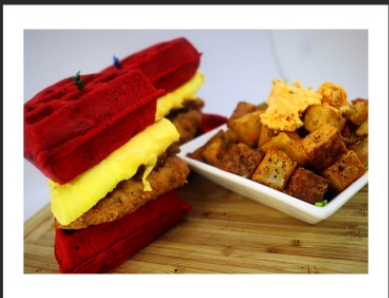

(Sub Turkey Product +2)

\$18.5

VEGGIE OMELET W/ HASH

Peppers, Spinach, Cherry
Tomatoes, Micro Greens

\$14.5

BREAKFAST PLATTER

Scrambled Eggs, Hash Browns,
Choice of Meat, (2) Waffle Pieces
(Sub Turkey Bacon or Turkey Sausage +1.25)
(Upgrade Your Waffle +2)
(Add American or PepperJack Cheese to Eggs +.75)

\$12.75

CHICKEN BACON QUESADILLA

Scrambled Eggs, Fried Chicken,
Candied Bacon, Peppers, Onions,
Black Bean Corn Mix, Cilantro,
Chipotle Mayo

(Sub Turkey Bacon +1.50)

\$17

THE JUGGERNAUT

(2) Waffle Sandwiches W/ Fried
Chicken, Candied Bacon, Egg, American
Cheese, Cheese Blend & Pepper jack
Cheese Topped W/ Honey Drizzle &
Powdered Sugar Served W/ Hash.