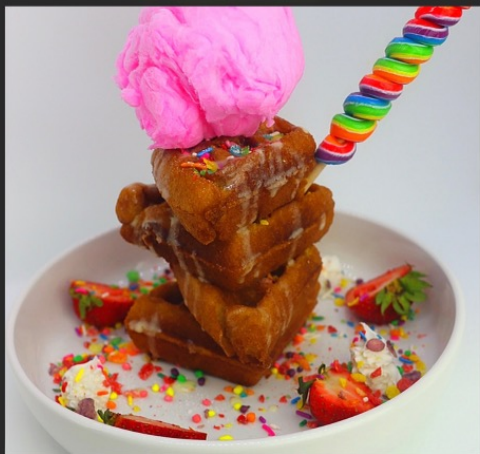

STRAWBERRY SHORTCAKE - \$14.5

WONDER WAFFLE - \$13

WINGS

Flavors

**MAPLE HEAT
SMOKED HONEY
WAKANDA GOLD
NAKED**

6 Wings & Hash - \$12.5

10 Wings & Hash - \$16.5

20 Wings & Hash - \$27.5

(Ranch or Blue Cheese + \$1)

(Extra Side of Sauce +1)

WAFFLE PLATTER - \$20

**CTC, STRAWBERRY SHORTCAKE,
BLUEBERRY, WONDER WAFFLE**

(No Substitutions)

PARTY!

PARTY!

PARTY!