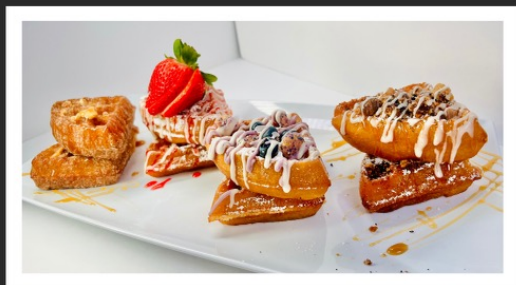

WINGS

Flavors

**MAPLE HEAT
SMOKED HONEY
WAKANDA GOLD
NAKED**

6 Wings & Hash - $12.5

10 Wings & Hash - $16.5

20 Wings & Hash - $27.5

(Ranch or Blue Cheese + $1)

(Extra Side of Sauce +1)

WAFFLE PLATTER - $20

**CTC, STRAWBERRY SHORTCAKE,
BLUEBERRY, WONDER WAFFLE**

(No Substitutions)