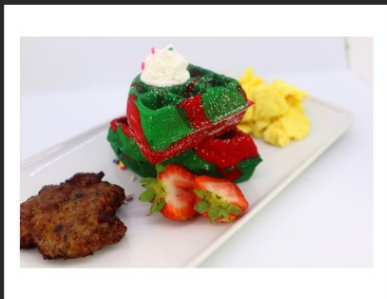

(Sub Turkey Bacon +1.50)

\$14.5

1/2 HULK

1 Waffle Sandwiches W/ Housemade Sausage, Candied Bacon, Egg, American Cheese, & Cheese Blend Topped W/ Syrup Served W/ Hash.
(Sub Turkey Product +2)

\$13.5

Superman Kid's Meal