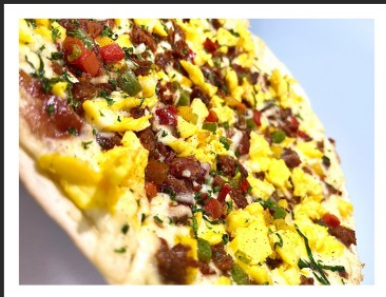

BREAKFAST PIZZA

Scrambled Eggs, Cajun
Mornay Sauce, House-made
Sausage, Candied Bacon,
Cheese Blend, Peppers, &
Spinach

(Sub Turkey Product +2)

$18.5